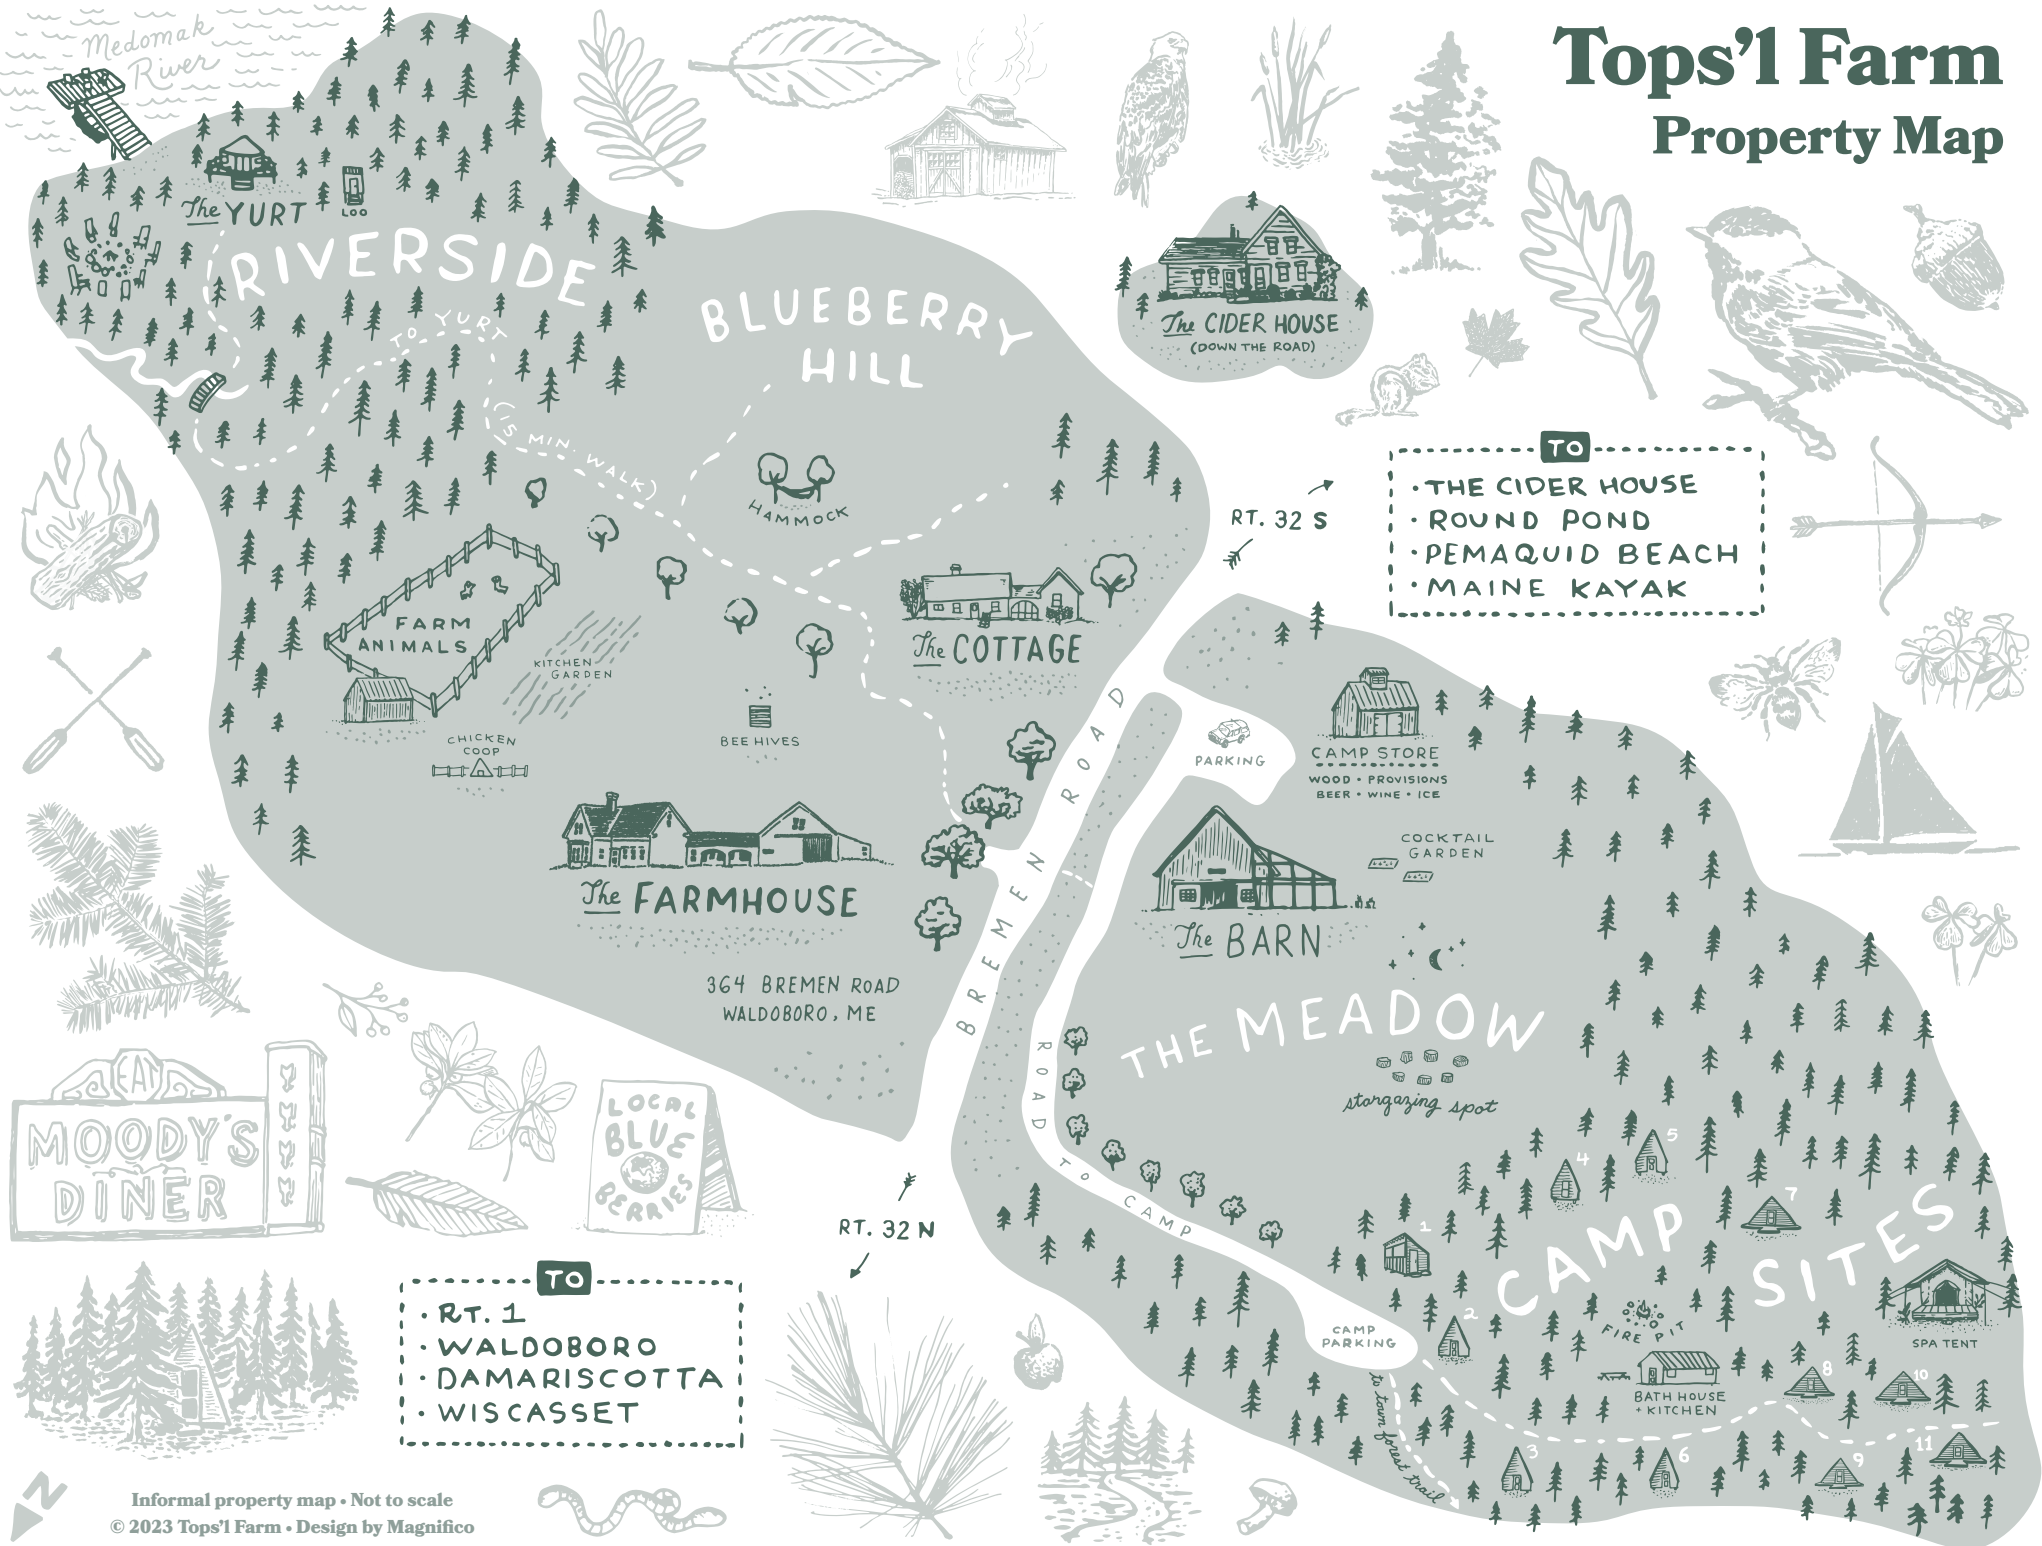

# Tops'1 Farm Property Map

TO YURT  
(15 MIN. WALK)

- TO
- THE CIDER HOUSE
  - ROUND POND
  - PEMAQUID BEACH
  - MAINE KAYAK

- TO
- RT. 1
  - WALDOBORO
  - DAMARISCOTTA
  - WISCASSET

364 BREMEN ROAD  
WALDOBORO, ME

# Midcoast Maine Regional Map

<b>Eateries</b>	01 Perch Cafe	Waldoboro
	02 Narrows Tavern	Waldoboro
	03 Moody's Diner	Waldoboro
	04 Muscongus Bay Lobster	Round Pond
	05 Shaw's Fish & Lobster Wharf	New Harbor
	06 Primo Restaurant	Rockland
	07 S. Fernald's Country Store	Damariscotta
	08 Morse's Sauerkraut	Waldoboro
	09 John's Ice Cream	Liberty
	10 Round Top Ice Cream	Damariscotta
	11 Granite Hall General Store	Round Pond
	12 Long Grain	Camden
	13 Seafolk Coffee	Rockport
	14 Shuck Station Raw Bar	Newcastle
	15 King Eiders Pub	Damariscotta
	16 Barn Door Baking Co.	Damariscotta
	17 Rising Tide Community Coop	Damariscotta
	18 Two Ladies Seafood	Round Pond

<b>Farms</b>	26 Broad Arrow Farm	Bristol
	27 Swallowtail Farm & Creamery	Whitefield
	28 Spear's Farmstand	Waldoboro
	29 Beth's Farm Market	Warren
	30 Sheepscoot General/Uncas Farm	Whitefield
	31 Glendarragh Lavendar Farm	Appleton
	32 Spear Spring Farm	Warren
	33 Lakin's Gorges Cheese	Waldoboro

<b>Art, Antiques, &amp; The Unknown</b>	47 Farnsworth Art Museum	Rockland
	48 Liberty Tool/Liberty Graphics	Liberty
	49 The Good Supply	Bristol
	50 Montsweag Flea Market	Woolwich
	51 Elmer's Barn	Coopers Mills